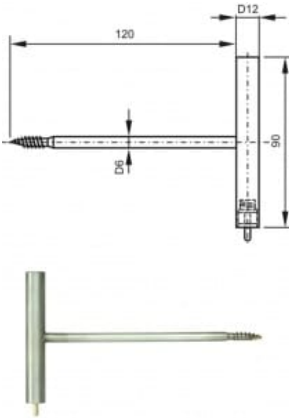

## 2071-030/0, special probe with CINCH connector

code: SN214

Temperature probe with Pt1000 sensor.

Special pointed tip probe -30 to +80°C for food industry, stainless steel 17240 with silicon cable 1 meter. Protection IP67. For temperature measurement of the inside of frozen food.

### Technical data